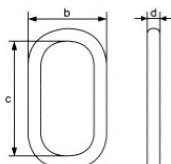

Long Link Chain DIN 763 - Hot-dip galvanized

Product information

Long-link chain for luminaire suspension, exhibition purposes, etc. Delivered hot-dip galvanized as standard.

... [Read more](#)

Marking: According to standard
Finish: Hot dip galvanized
Standard: DIN 763, DIN 5685C
Warning: Not approved for lifting

Long Link Chain DIN 763 - Hot-dip galvanized

Blueprint

Technical data

Part code	Chain diameter_m mm	MBL ton	B mm	C mm	D mm	Weight kg
200500300000040	3	0.28	12	26	3	10
200500400000040	4	0.6	16	32	4	28
200500500000040	5	1	20	36	5	43
200500600000040	6	1.4	24	42	6	65
200500800000040	8	2.5	32	54	8	113
200501000000040	10	4	40	66	10	180
200501400000040	13	6.4	50	82	14	304
200501600000040	16	10	60	100	16	458
200502000000040	20	18.3	70	123	19	625