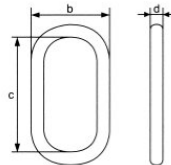

Long Link Chain DIN 763 - Hot-dip galvanized

Product information

Long-link chain for luminaire suspension, exhibition purposes, etc. Delivered hot-dip galvanized as standard.

Marking: According to standard
Finish: Hot dip galvanized
Standard: DIN 763, DIN 5685C
Warning: Not approved for lifting

Long Link Chain DIN 763 - Hot-dip galvanized

Blueprint

Technical data

Part code	Chain diameter_m mm	MBL ton	B mm	C mm	D mm	Weight kg	Delivery time
200500300000040	3	0.28	12	26	3	10	2
200500400000040	4	0.6	16	32	4	28	2
200500500000040	5	1	20	36	5	43	2
200500600000040	6	1.4	24	42	6	65	2
200500800000040	8	2.5	32	54	8	113	2
200501000000040	10	4	40	66	10	180	10
200501400000040	13	6.4	50	82	14	304	10
200501600000040	16	10	60	100	16	458	2
200502000000040	20	18.3	70	123	19	625	2