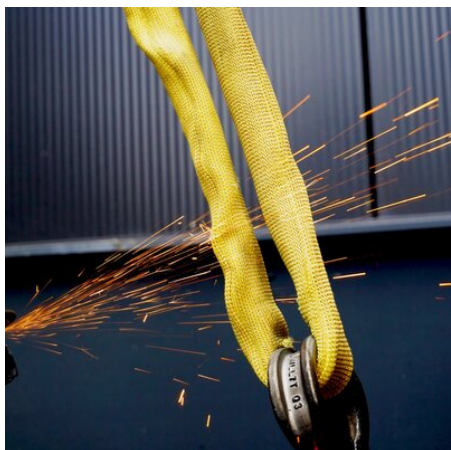

Inferno® Soft Sling

Product information

Inferno®: The Heat Resistant Soft Sling

The ultra-heat resistant Inferno® soft sling makes it possible to lift heavy payloads when working under extreme heat conditions. Even when the temperature rises to 200°C, the Inferno® soft sling will maintain strength!

Properties:

The Inferno® soft sling is made of 100% Aramid and available from 0,5m to 20m, with a WLL up to 50t. The Inferno® has a vibrant yellow color and can be manufactured in the black color for WLL up to a maximum of 10 tons.

Features:

- Maintains its strength up to 200°C(!)
- Easy to position
- Low D:d ratio
- Soft, lightweight, and easy to handle
- Improves workflow
- High abrasion resistance
- Environmentally friendly due to the long lifespan
- Creates safer lifting conditions

... [Read more](#)

Material: 100% Aramid

Marking: According to standard, CE-marked, UKCA-marked

Temperature range: Up to +200°C

Standard: EN 1492-2

except material

Note: kg/m = kg/EWL

Warning: Slings should be protected from edges, friction and abrasion, whether from the load or the lifting appliance. Where reinforcements and protection against damage from edges and/or abrasion is supplied as part of the sling, this should be correctly positioned. It may be necessary to supplement this with additional protection.