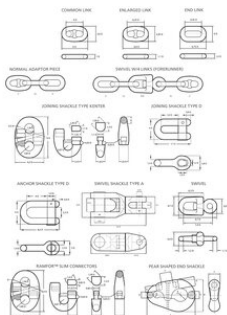

Our stud link chain cables are available in max. standard lengths of 27,5 m.

Other shorter chain lengths on request.

[... Read more](#)

How can we help you?

Send us a message, and we will get back to you as soon as possible.

[hubspot]

Stud Link Chaincables

Blueprint

Technical data