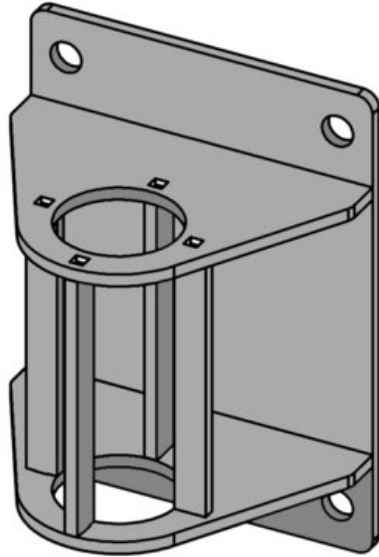

## Wall Socket for Swivel Davit Crane, Zinc Plated

### Product information

Wall socket with zinc plating, suitable for all Swivel Davit cranes.

**Material:** Steel

**Finish:** Galvanized

Part code	Weight kg	Delivery time
609777001844	7.6	10