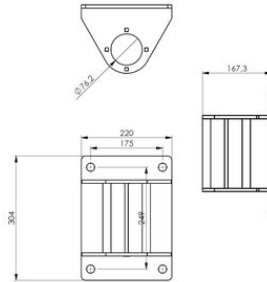

### Technical data

Part code	Weight kg	Delivery time
609777001844	7.6	10