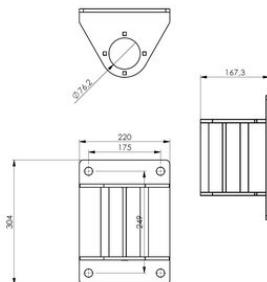

Blueprint

Technical data

Part code	Weight kg
609777001844	7.6