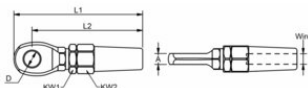

## Swageless Terminal with Eye

---

### Product information

Swageless stainless eye terminal for safe, reliable and machine free self assembly  
... [Read more](#)

---

**Material:** Stainless steel AISI 316.

**Temperature range:** -50°C to +100°C and briefly up to +200°C

### Technical data

Part code	Rope Ø range mm	MBL ton	Wire Ø inch	A mm	D mm	L1mm mm	L2mm mm	KW1 mm	KW2 mm	Weight kg/100pc
1207821903	3	0.75	1/18"	5,5	6.5	58.6	50.1	13	12	4
1207821904	4	1.5	5/32"	7	8.5	71.4	60.4	13	14	7.3
1207821905	5	2.18	-	8	10.5	81.5	69.5	17	16	9.8
1207821906	6	3.7	1/4"	9	13	96	82	19	19	15
1207821907	7	4.7	9/32"	9	13.2	105	89.5	22	22	21.2
1207821908	8	5.6	5/16"	10	14.5	117	100.5	24	24	28.1
1207821910	10	8.3	-	13	16.2	137	117	27	27	46
1207821912	12	12	-	15	19.5	161	139.5	32	32	72
1207821914	14	14	-	18	23	187.6	161.6	36	36	110