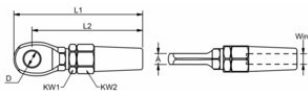

Swageless Terminal with Eye

Product information

Swageless stainless eye terminal for safe, reliable and machine free self assembly
... [Read more](#)

Material: Stainless steel AISI 316.

Temperature range: -50°C to +100°C and briefly up to +200°C

Finish: High polished.

Warning: Read assembly instructions before use!

Swageless Terminal with Eye

Blueprint

Technical data

| Part code | Rope Ø range mm | MBL ton | Wire Ø inch | A mm | D mm | L1mm mm | L2mm mm | KW1 mm | KW2 mm | Weight kg/100pc |
|------------|-----------------|---------|-------------|------|------|---------|---------|--------|--------|-----------------|
| 1207821903 | 3 | 0.75 | 1/18" | 5,5 | 6.5 | 58.6 | 50.1 | 13 | 12 | 4 |
| 1207821904 | 4 | 1.5 | 5/32" | 7 | 8.5 | 71.4 | 60.4 | 13 | 14 | 7.3 |
| 1207821905 | 5 | 2.18 | - | 8 | 10.5 | 81.5 | 69.5 | 17 | 16 | 9.8 |
| 1207821906 | 6 | 3.7 | 1/4" | 9 | 13 | 96 | 82 | 19 | 19 | 15 |
| 1207821907 | 7 | 4.7 | 9/32" | 9 | 13.2 | 105 | 89.5 | 22 | 22 | 21.2 |
| 1207821908 | 8 | 5.6 | 5/16" | 10 | 14.5 | 117 | 100.5 | 24 | 24 | 28.1 |
| 1207821910 | 10 | 8.3 | - | 13 | 16.2 | 137 | 117 | 27 | 27 | 46 |
| 1207821912 | 12 | 12 | - | 15 | 19.5 | 161 | 139.5 | 32 | 32 | 72 |
| 1207821914 | 14 | 14 | - | 18 | 23 | 187.6 | 161.6 | 36 | 36 | 110 |