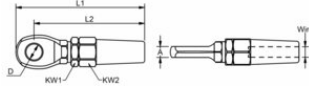

## Swageless Terminal with Eye

---

### Product information

Swageless stainless eye terminal for safe, reliable and machine free self assembly.

**Material:** Stainless steel AISI 316.

**Temperature range:** -50°C to +100°C and briefly up to +200°C

### Technical data

Part code	Rope Ø range mm	MBL ton	Wire Ø inch	A mm	D mm	L1mm mm	L2mm mm	KW1 mm	KW2 mm	Weight kg/100pc	Delivery time
1207821903	3	0.75	1/18"	5,5	6.5	58.6	50.1	13	12	4	10
1207821904	4	1.5	5/32"	7	8.5	71.4	60.4	13	14	7.3	10
1207821905	5	2.18	-	8	10.5	81.5	69.5	17	16	9.8	10
1207821906	6	3.7	1/4"	9	13	96	82	19	19	15	10
1207821907	7	4.7	9/32"	9	13.2	105	89.5	22	22	21.2	10
1207821908	8	5.6	5/16"	10	14.5	117	100.5	24	24	28.1	10
1207821910	10	8.3	-	13	16.2	137	117	27	27	46	10
1207821912	12	12	-	15	19.5	161	139.5	32	32	72	10
1207821914	14	14	-	18	23	187.6	161.6	36	36	110	10